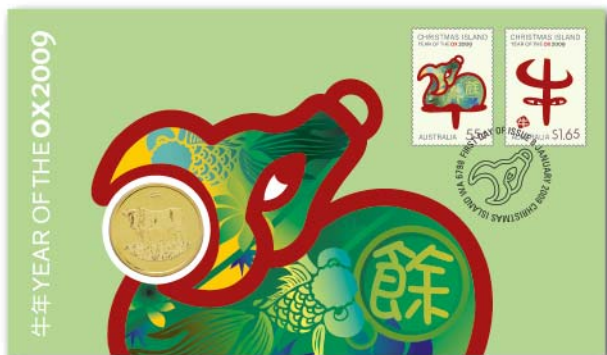

1594008 postal and numismatic cover – 2009 Issue no.1